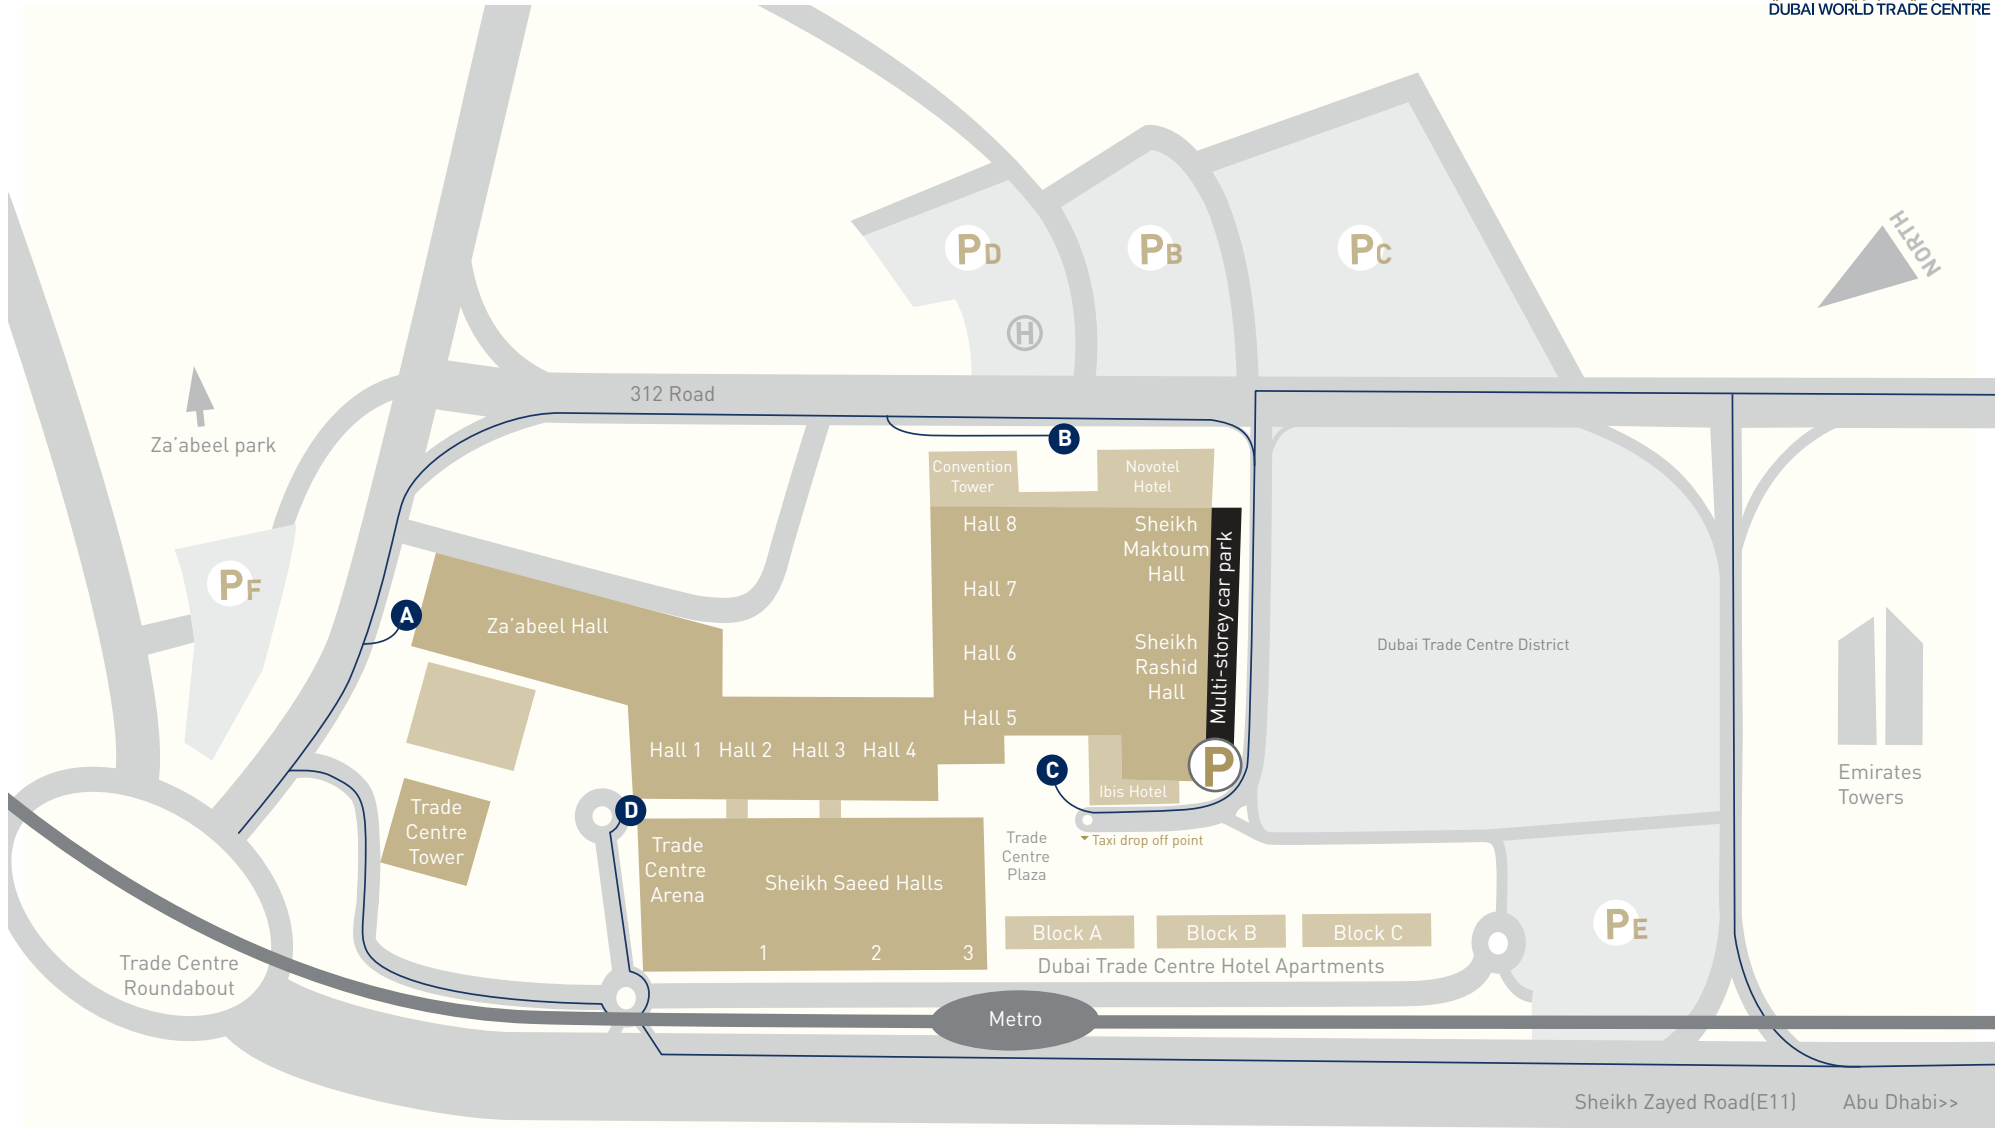

DICEC Location Map

مركز دبي التجاري العالمي
DUBAI WORLD TRADE CENTRE

P Parking

A Za'abeel Entrance
B Convention Gate Entrance

C Exhibition Gate Entrance
D Arena Entrance